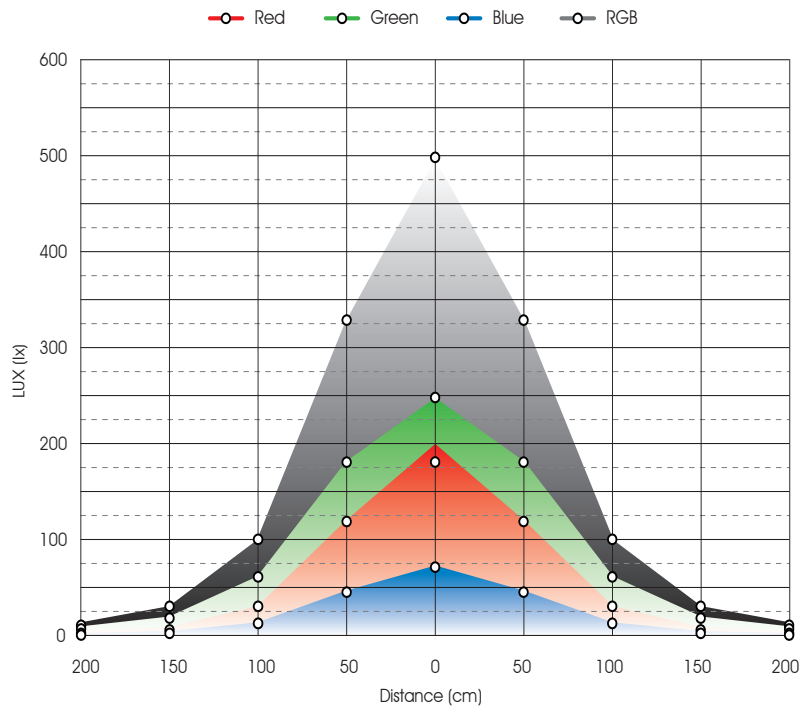

ORION ASPECT™

Tri-Colour Wash

Specification Sheet

Photometric Data Analysis

	1	2	3	4	5	6	7	8
Red	1310	406	192	113	73	59	53	47
Green	1650	492	217	130	84	61	46	43
Blue	501	160	71	42	29	21	17	15
RGB	2694	935	445	270	179	128	95	88

Model Number	J82720
Light Source	48w Total Power (16 x 3w Tri-Colour LEDs)
Service Life	Average life of 50,000 hours under normal operating conditions.
Control	5 & 13 Channel DMX 512 control channels, LCD Display, individual quad control, Master/Slave
Control Connections	3 Pin Female XLR socket 3 Pin Male XLR socket
Run Modes	Programmable static colour, colour mixing and colour fading functions, test mode
Effects	Dream, Fade, Static Colour
Mounting	Extended double yoke bracket for use as floor mount or hanging bracket. Safety eye included
Construction	Lightweight Steel
Power Requirement	240V AC 50/60Hz
Power Consumption	50w
Dimensions W x D x H	375mm x 235mm x 85mm
Weight	3.4kg

Illuminance Distribution

	0	50	100	150	200
Red	198	119	30	8	4
Green	246	180	61	19	9
Blue	72	46	13	4	2
RGB	494	326	99	30	13

Dimensions