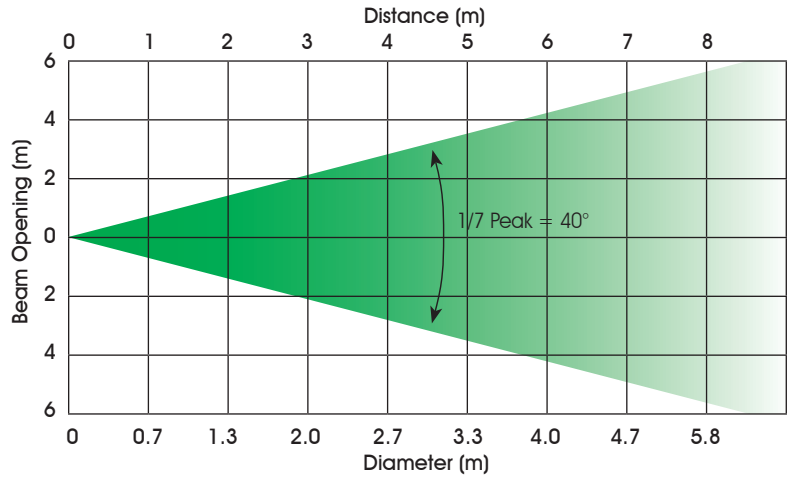

ORION ASPECT™

Tri-Colour Wash

Specification Sheet

Photometric Data Analysis

	1	2	3	4	5	6	7	8
Red	1310	406	192	113	73	59	53	47
Green	1650	492	217	130	84	61	46	43
Blue	501	160	71	42	29	21	17	15
RGB	2694	935	445	270	179	128	95	88

Model Number	J82720
Light Source	48w Total Power (16 x 3w Tri-Colour LEDs)
Service Life	Average life of 50,000 hours under normal operating conditions.
Control	5 & 13 Channel DMX 512 control channels, LCD Display, individual quad control, Master/Slave
Control Connections	3 Pin Female XLR socket 3 Pin Male XLR socket
Run Modes	Programmable static colour, colour mixing and colour fading functions, test mode
Effects	Dream, Fade, Static Colour
Mounting	Extended double yoke bracket for use as floor mount or hanging bracket. Safety eye included
Construction	Lightweight Steel
Power Requirement	240V AC 50/60Hz
Power Consumption	50w
Dimensions W x D x H	375mm x 235mm x 85mm
Weight	3.4kg

Illuminance Distribution

	0	50	100	150	200
Red	198	119	30	8	4
Green	246	180	61	19	9
Blue	72	46	13	4	2
RGB	494	326	99	30	13

Dimensions