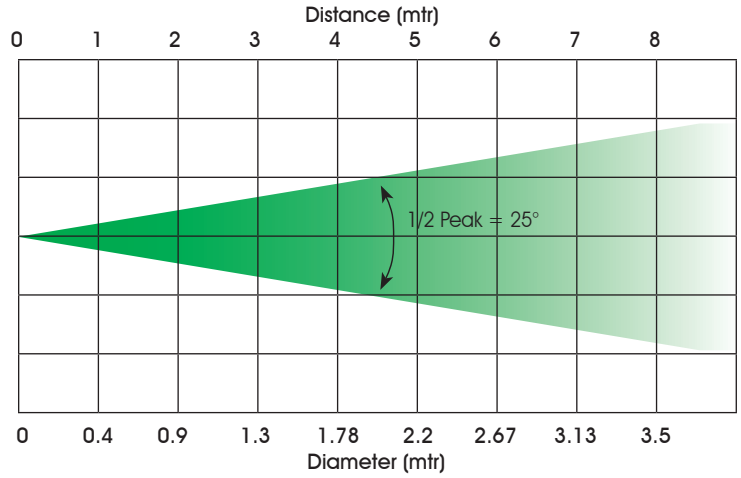

## Photometric Data Analysis

	1	2	3	4	5	6	7	8
Red	1006	336	162	92	60	42	32	23
Green	1644	558	260	154	98	69	52	41
Blue	470	150	72	41	27	19	14	9
RGB	3327	928	438	256	167	120	89	74

Dazzling and robust, the Lanta Aurora 12Tv3™ is a tri-colour outdoor spot designed to enhance external features such as hotels, monuments, gardens and office blocks.

## Specifications

Model Number	L70707
Light Source	36w Total Power (12 x 3w Tri-Colour LEDs)
Beam Angle	28°
Control	3, 5 or 7 channel DMX 512 control channels, LED Display
Control Connections	3 Pin Female HD DMX 3 Pin Male HD DMX
Run Modes	Programmable static colour, colour mixing and colour fading functions.
Ingress Protection	IP66
Construction	Die Cast
Power Requirement	240V AC 50Hz
Dimensions	230mm x 104mm x 243mm
Weight	2.5kg

## Dimensions