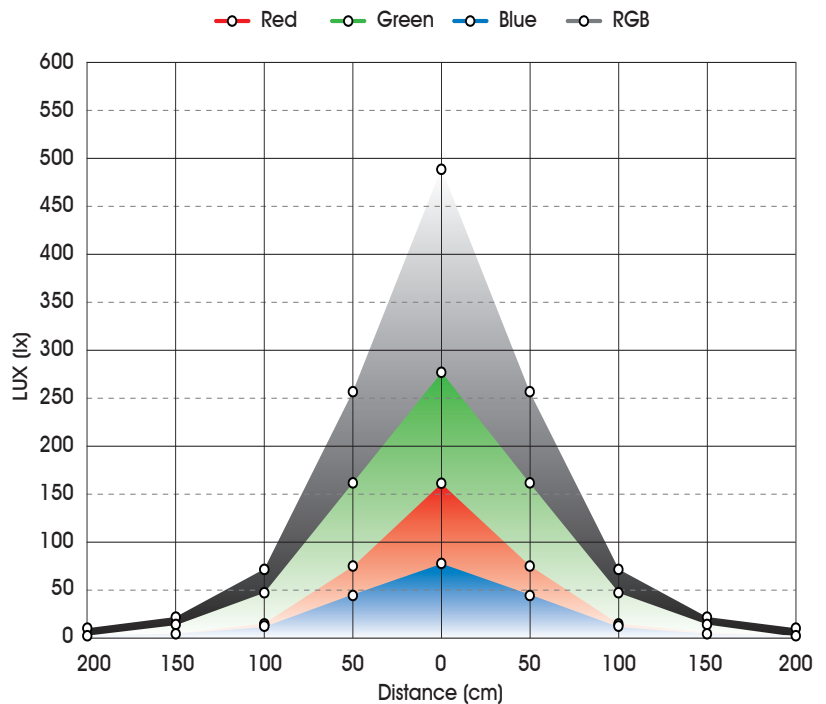

## Photometric Data Analysis

	1	2	3	4	5	6	7	8
Red	1006	336	162	92	60	42	32	23
Green	1644	558	260	154	98	69	52	41
Blue	470	150	72	41	27	19	14	9
RGB	3327	928	438	256	167	120	89	74

Dazzling and robust, the Lanta Aurora 12Tv3™ is a tri-colour outdoor spot designed to enhance external features such as hotels, monuments, gardens and office blocks.

## Specifications

Model Number	L70707
Light Source	36w Total Power (12 x 3w Tri-Colour LEDs)
Beam Angle	28°
Control	3, 5 or 7 channel DMX 512 control channels, LED Display
Control Connections	3 Pin Female HD DMX 3 Pin Male HD DMX
Run Modes	Programmable static colour, colour mixing and colour fading functions.
Ingress Protection	IP66
Construction	Die Cast
Power Requirement	240V AC 50Hz
Dimensions	230mm x 104mm x 243mm
Weight	2.5kg

## Illuminance Distribution

	0	50	100	150	200
Red	162	75	15	5	2
Green	278	163	45	14	7
Blue	76	43	11	4	2
RGB	490	257	71	21	11

## Dimensions